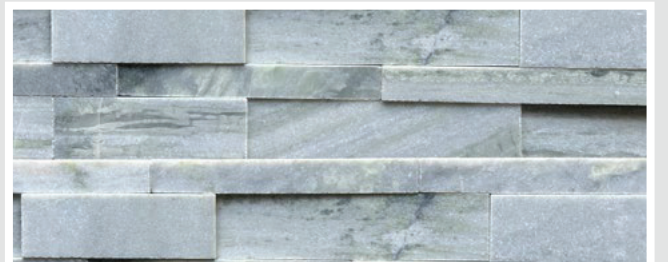

WHITE MARBLE
24X6