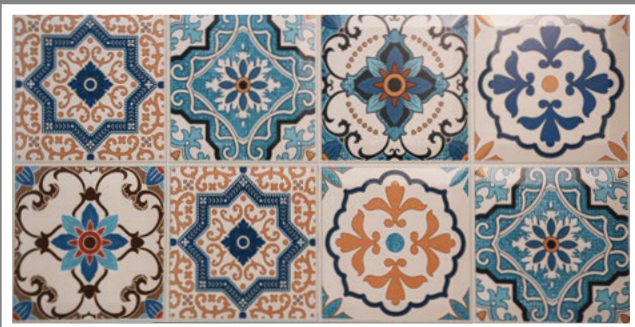

SUPER COOL 605
300X300mm

ICE COOL 607
300X300mm

ICE COOL 608
300X300mm

MOROCCAN
SERIES 600x300

MOROCCAN HL 1
600X300mm

MOROCCAN HL 2
600X300mm

MOROCCAN HL 3
600X300mm

MOROCCAN HL 4
600X300mm