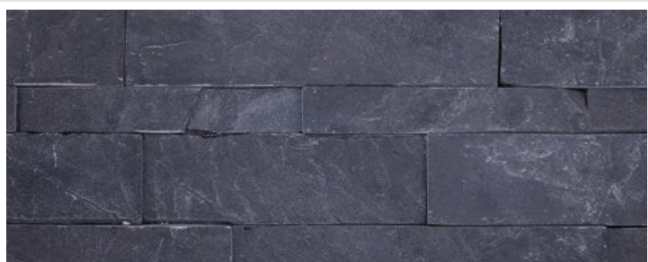

TEAK RUSTIC PANEL
24X6

BLACK PANEL
24X6

INDIAN AUTUMN
24X6

STAR GALAXY PANEL
24X6

SEA SHINE
24X6

TEAK SAND BLAST UP-DOWN
24X6

KUMBAL LAWA
24X6

S BLACK GREY PATTERN
16X9