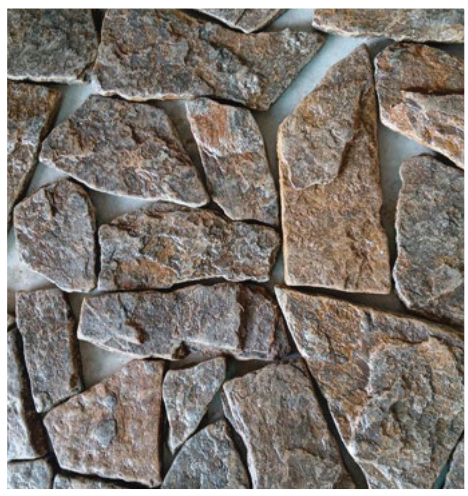

OLIVE GREY SAND STONE
4,6X4-24

M. YELLOW SAND STONE
4,6X4-24

C BLACK SOFT FINISH
4,6X4-24

RR STONE

AUTOM GREY

MANSOON AUTOM GREY

SAGAR MULTI TUMBELED

MANSOON BLACK TUMBELED