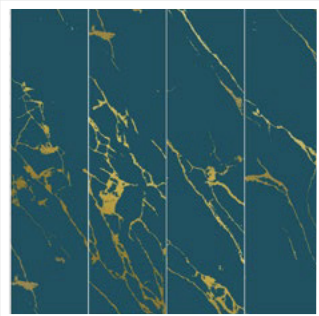

Levels Dimgray-R1
60X400mm

Metal Dark Blue-R1
80X400mm

Kota L-01
300X75mm

Mustard L-02
300X75mm

Grigio L-03
300X75mm

**FLAME BLUE
GOLD**
75X300mm

**FLAME BLACK
GOLD**
75X300mm

**FLAME WHITE
GOLD**
75X300mm