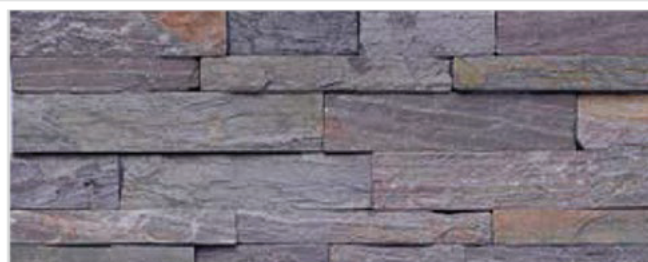

TEAK RUSTIC PANEL
24X6

BLACK PANEL
24X6

INDIAN AUTUMN
24X6

STAR GALAXY PANEL
24X6

SEA SHINE
24X6

TEAK SAND BLAST UP-DOWN
24X6

KUMBAL LAWA
24X6

S BLACK GREY PATTERN
16X9