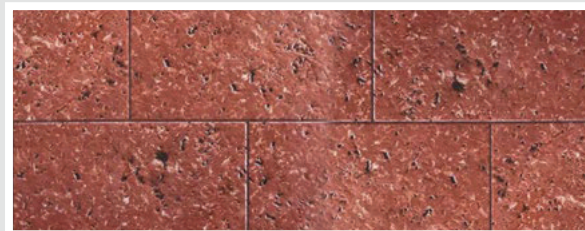

LATERITE TILE HL-2
600x300mm