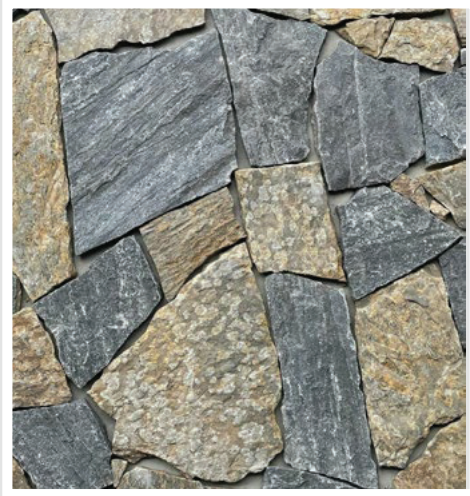

OLIVE GREY SAND STONE
4,6X4-24

M. YELLOW SAND STONE
4,6X4-24

C BLACK SOFT FINISH
4,6X4-24

RR STONE

AUTOM GREY

MANSOON AUTOM GREY

SAGAR MULTI TUMBELED

MANSOON BLACK TUMBELED