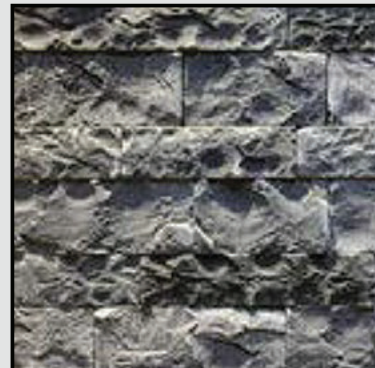

C BLACK SOFT FINISH
4,6X4-24